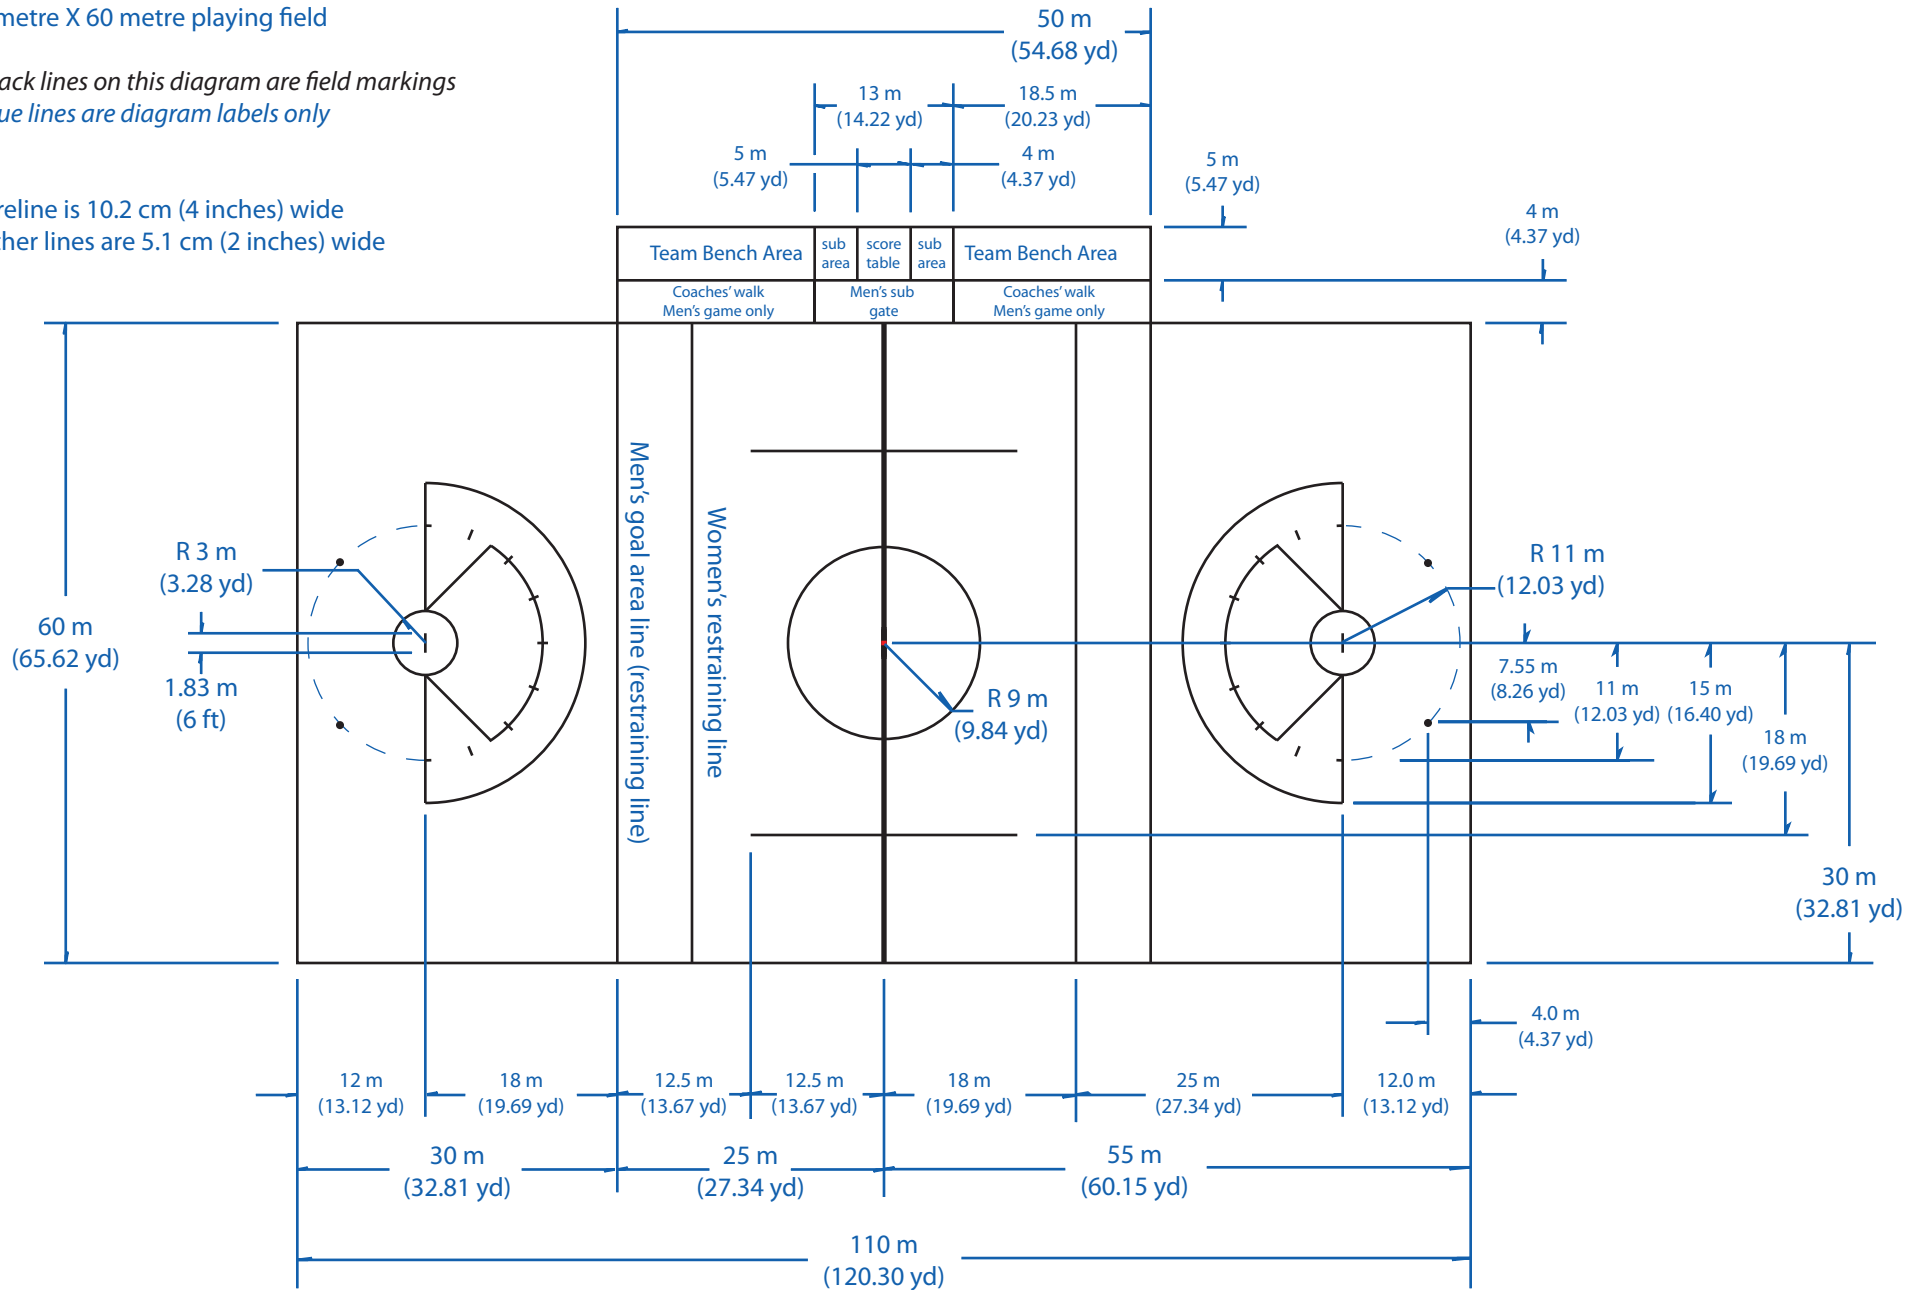

FIL Unified Men's and Women's Lacrosse Field

- Approved at the 2012 FIL General Assembly
- 110 metre X 60 metre playing field

- all black lines on this diagram are field markings
- all blue lines are diagram labels only

NOTE

- centreline is 10.2 cm (4 inches) wide
- all other lines are 5.1 cm (2 inches) wide

Mostly men's field dimensions

Mostly women's field dimensions

Diagram # 3